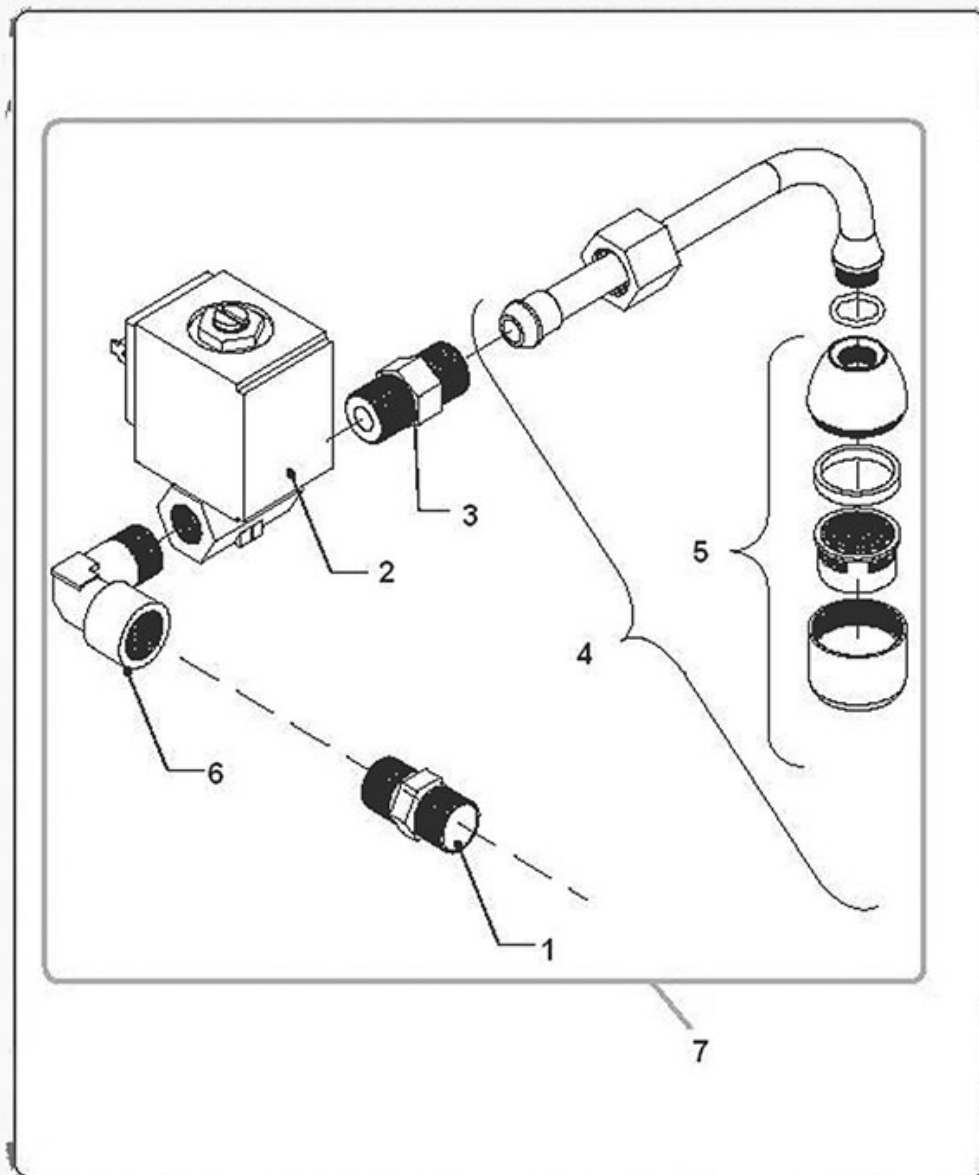

SOFIA WATER TAP

SOFIA

BIANCHI

Position	LF code no.	Description
1	1349272	FITTING $\varnothing$ 1/4"M-1/4"M CONICAL
2	1120246	PARKER SOLENOID VALVE 2 WAYS 230V 50Hz
3	3349319	NICHEL-PLATED FITTING $\varnothing$ 1/4"M-1/4"M
4	1549026	COMPLETE WATER PIPE $\varnothing$ 8 mm
5	1449332	WATER PIPE NOZZLE
6	1349717	NICHEL PLATED L-FITTING $\varnothing$ 1/4"M-1/4"F