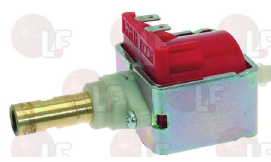

BIANCHI 27003316

1122736 **VIBRATORY PUMP EX5 48W 24V 50/60Hz**
fittings $\varnothing$ 1/8" - $\varnothing$ 6 mm
pressure max 15 bar
water temperature max 20°C
integrated diode (1N 4007P)
lead connector 6.3x0.8 mm