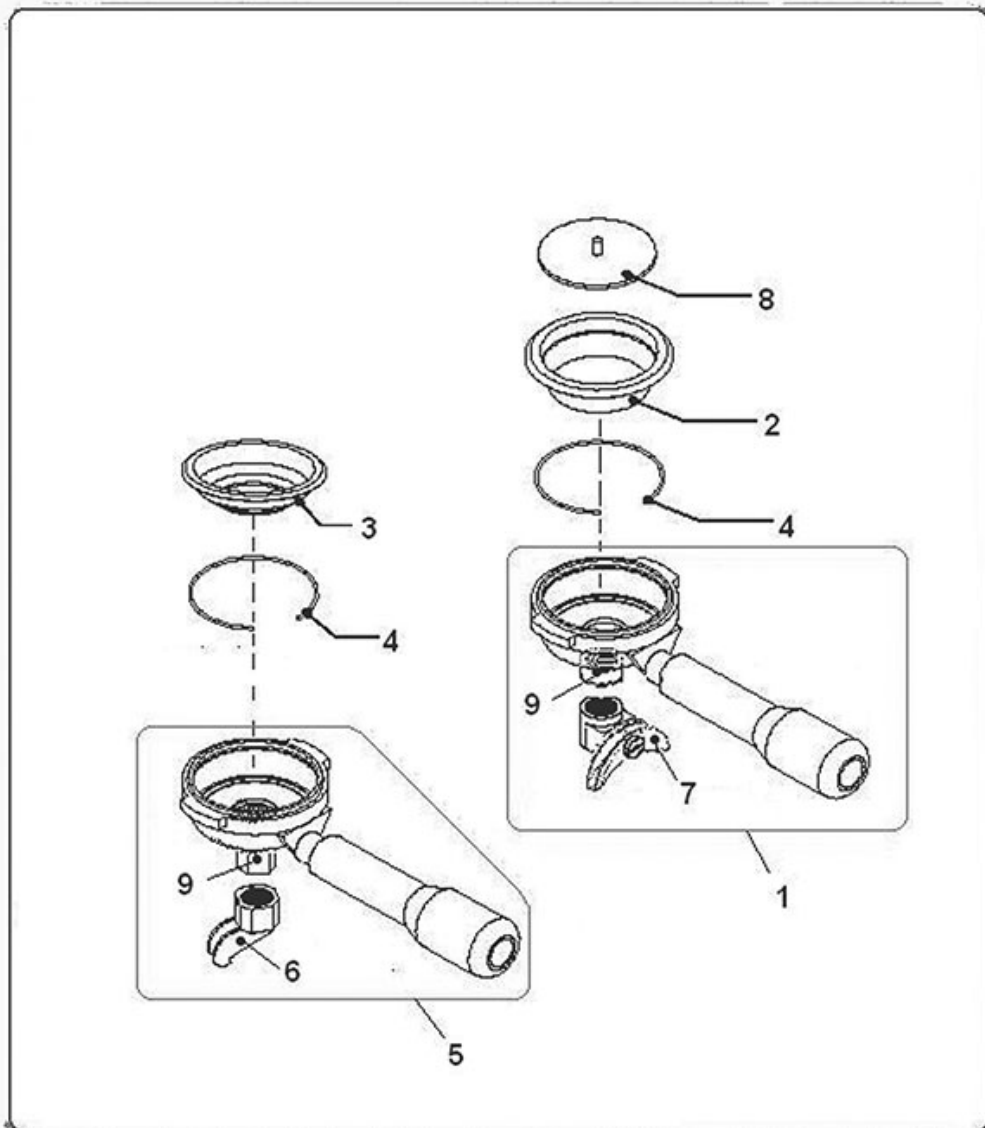

SOFIA FILTERHOLDER

SOFIA

BIANCHI

Position	LF code no.	Description
1	1165111	COMPLETE FILTER HOLDER 2 CUPS BIANCHI
2	1160252	2-CUP FILTER 12 GRAMS
3	1160251	1 CUP FILTER 6 g
4	1250002	S/STEEL FILTER LOCKING SPRING $\varnothing$ 1.20 mm
5	1165110	COMPLETE FILTER HOLDER 1 CUP BIANCHI
6	1022501	SINGLE SPOUT $\varnothing$ 3/8"
7	1022502	DOUBLE SPOUT $\varnothing$ 3/8"
8	1160293	MEMBRANE BLIND FILTER