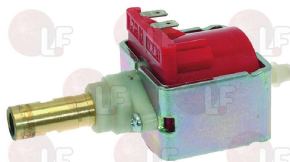

Vibrating pumps

1122735 **VIBRATORY PUMP EX5 48W 230V 50Hz**
fittings $\varnothing$ 1/8" - $\varnothing$ 6 mm
pressure max 15 bar
water temperature max 20°C
integrated diode (1N 4007P)
lead connector 6.3x0.8 mm