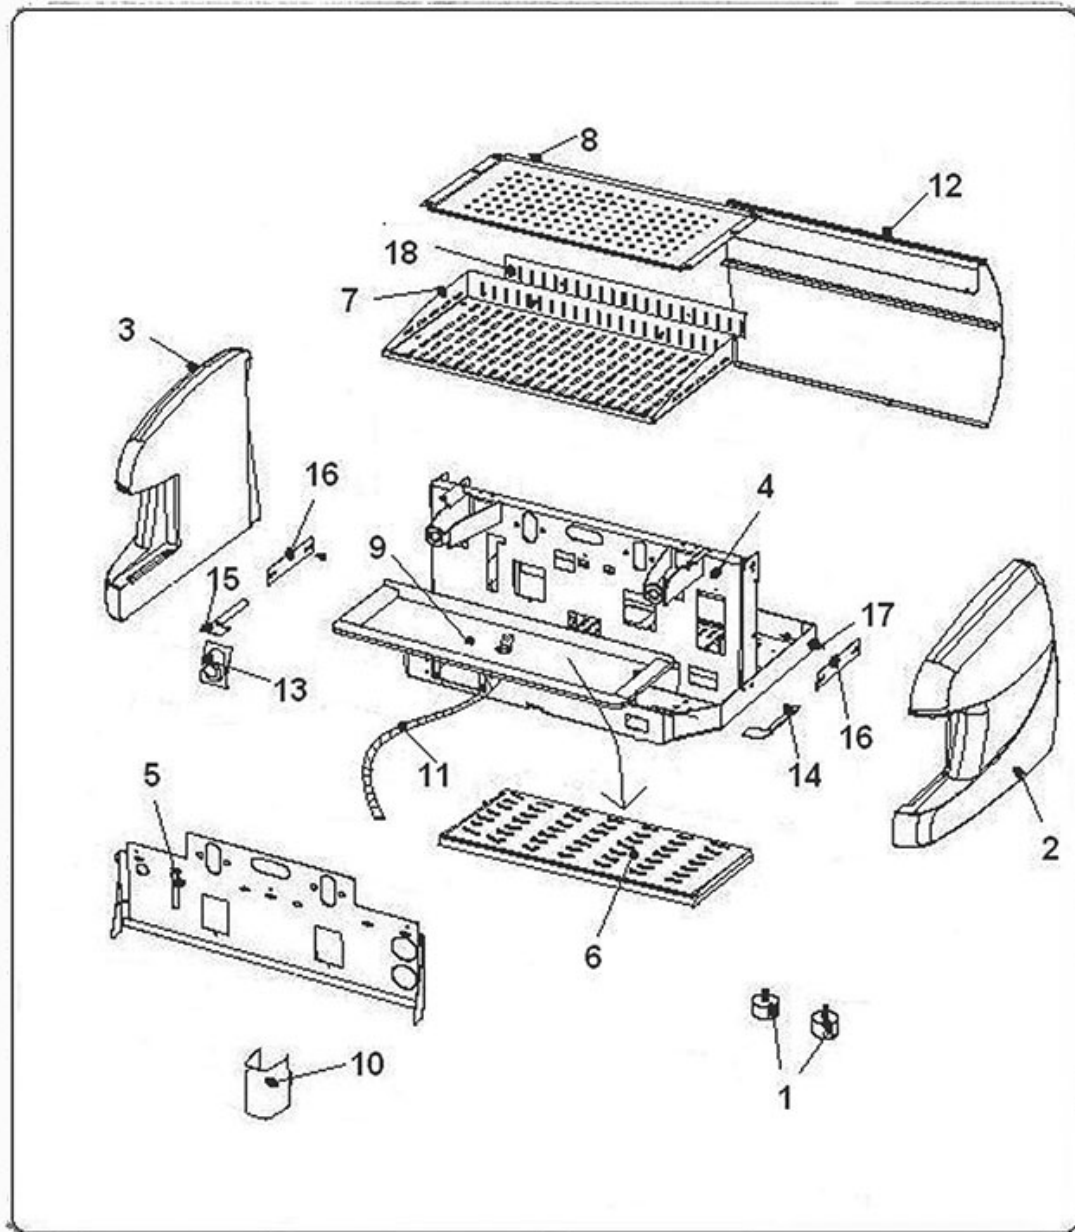

SOFIA BODY

SOFIA

BIANCHI

Position	LF code no.	Description
1	1313102	FOOT ø 50 mm M10 H=55+69 mm
13	1244010	PLATE FOR STEAM/WATER TAP