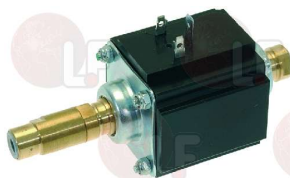

BIANCHI 27003326

1331004 **VIBRATORY PUMP FLUID-0-TECH 45W 24V**
24V 50/60Hz - fittings $\varnothing$ 1/8"
without by-pass