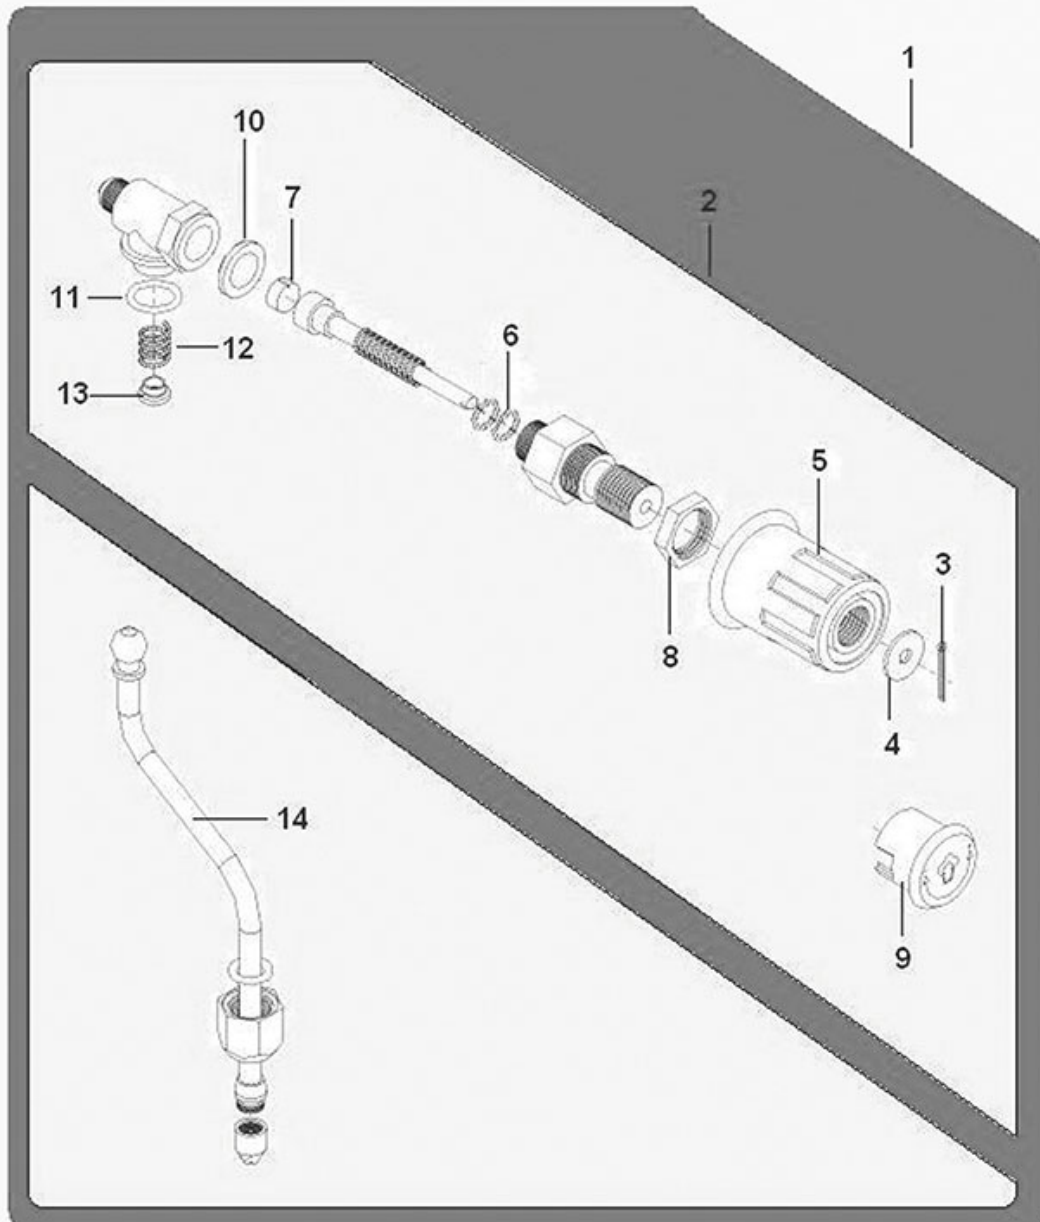

SOFIA STEAM TAP

SOFIA

BIANCHI

Position	LF code no.	Description
2	1348841	STEAM TAP
3	1389001	S/STEEL PIN $\varnothing$ 2x20 mm
4	1186036	WASHER FLAT LARGE M6
5	1241321	WATER/STEAM TAP HANDLE
6	1186854	O-RING EPDM R5
7	1186442	BLIND GASKET $\varnothing$ 12x5.8 mm SILICONE
8	1349504	NUT $\varnothing$ 1/2" KEY 25x6 mm
9	1241057	STEAM CAP FOR KNOB
10	1186620	COPPER FLAT GASKET $\varnothing$ 22x17x1.5 mm
11	1186201	GASKET FLAT PTFE $\varnothing$ 21x16.8x2 mm
12	1250151	SPRING $\varnothing$ 12x15 mm FOR STEAM PIPE
13	1186670	STEAM PIPE ARTICULATION BUSHING $\varnothing$ 12x5mm
14	1549007	ST.STEEL COMPLETE STEAM PIPE $\varnothing$ 10 mm