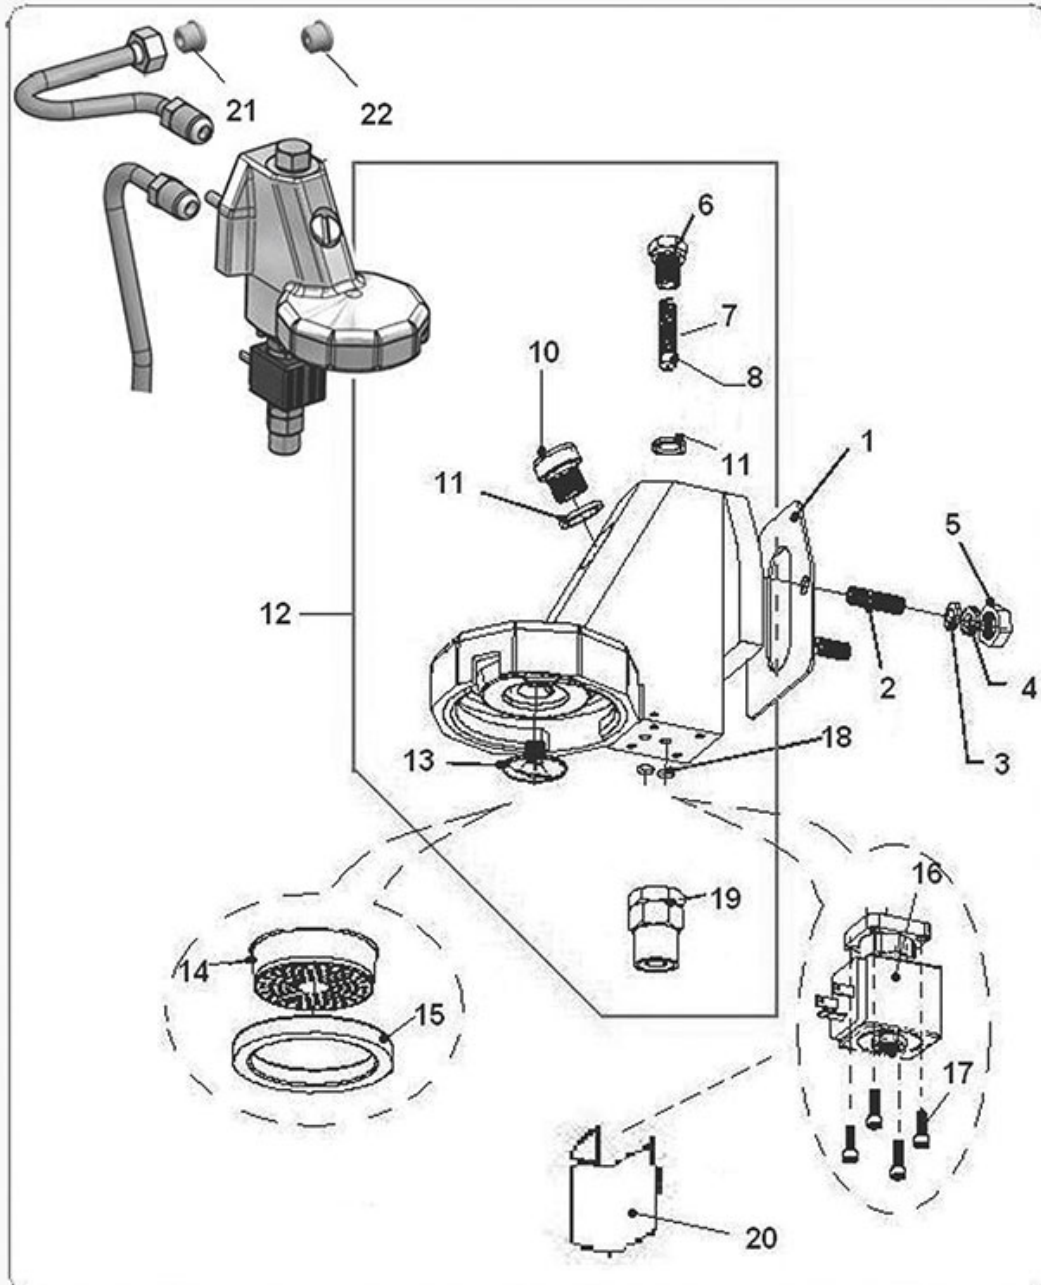

SOFIA BREW GROUP

SOFIA

BIANCHI

Position	LF code no.	Description
1	1186384	COFFEE GROUP GASKET 80x70x2 mm
2	1184009	STAINLESS STEEL M8x25 mm STUD
6	1439005	CAP $\varnothing$ 16 mm FOR BREW GROUP
7	1250402	JET SPRING $\varnothing$ 7x28 mm
8	1501531	NOZZLE $\varnothing$ 8 HOLE $\varnothing$ 0.7 mm
11	1186620	COPPER FLAT GASKET $\varnothing$ 22x17x1.5 mm
13	1501561	GROUP SPRAY NOZZLE $\varnothing$ 30 mm M10x1
14	1081016	SHOWER SCREEN $\varnothing$ 60 mm
14	1081116	SHOWER SCREEN $\varnothing$ 60 mm
14	1081216	SHOWER SCREEN $\varnothing$ 60 mm
14	1081516	SHOWER $\varnothing$ 60 mm
15	1186723	FILTER HOLDER GASKET $\varnothing$ 73x57x8.5 mm
16	1120335	3-WAY SOLENOID VALVE PARKER 230V 50/60Hz
18	1186612	O-RING 02025 VITON
19	1349007	DRAIN CHROMIUM-PLATED FITTING