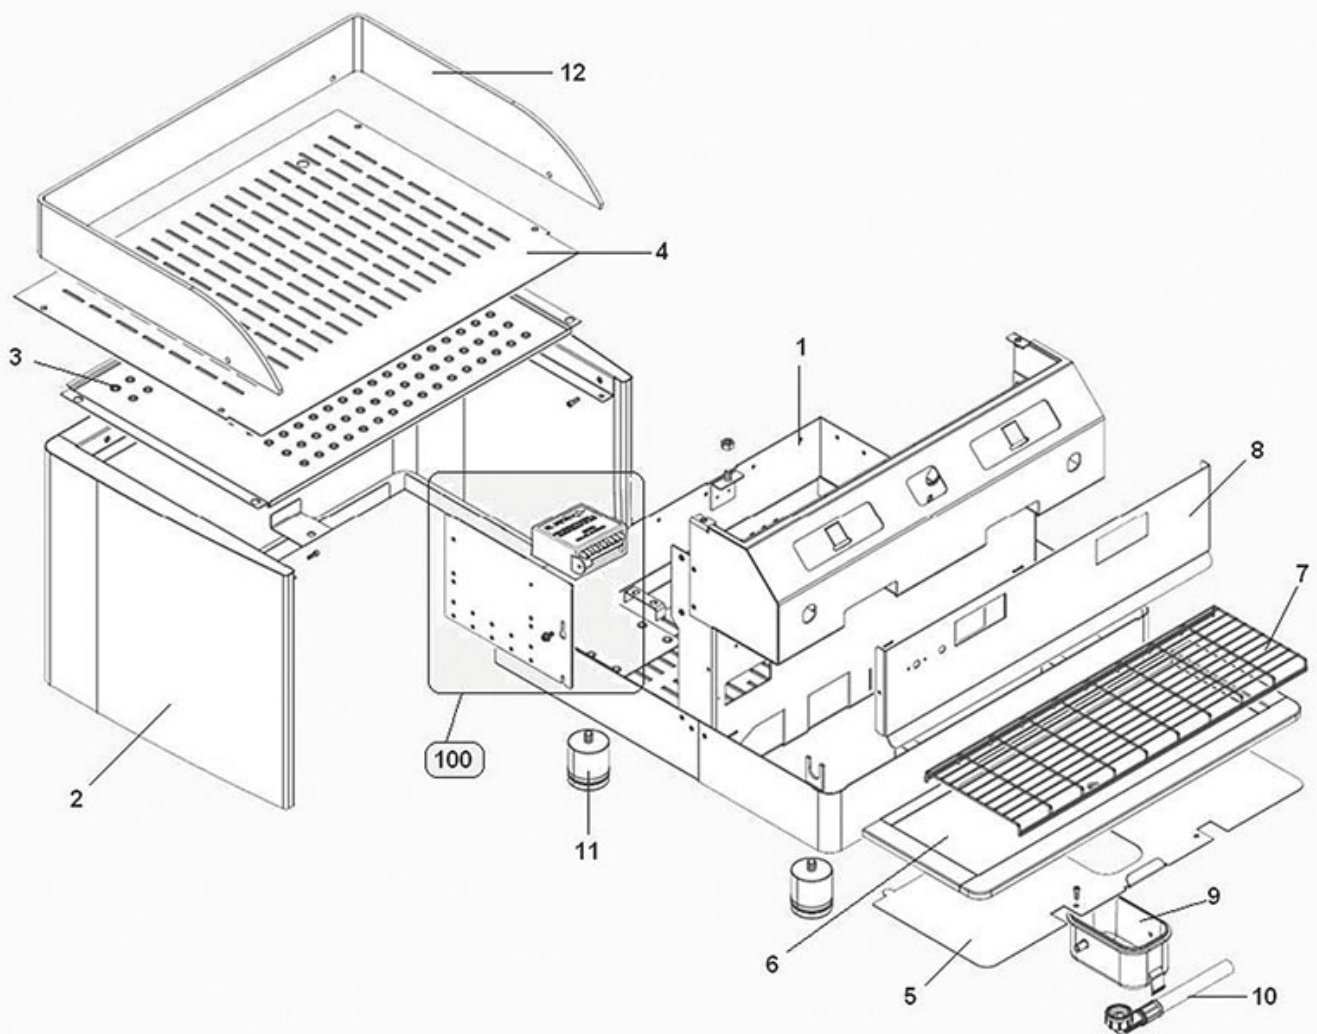

SARA BODY

SARA

BIANCHI

Position	LF code no.	Description
9	1527039	DRAIN TANK
10	1449876	DRAIN PIPE $\varnothing$ 3/4" F 1500 mm
11	1313102	FOOT $\varnothing$ 50 mm M10 H=55+69 mm