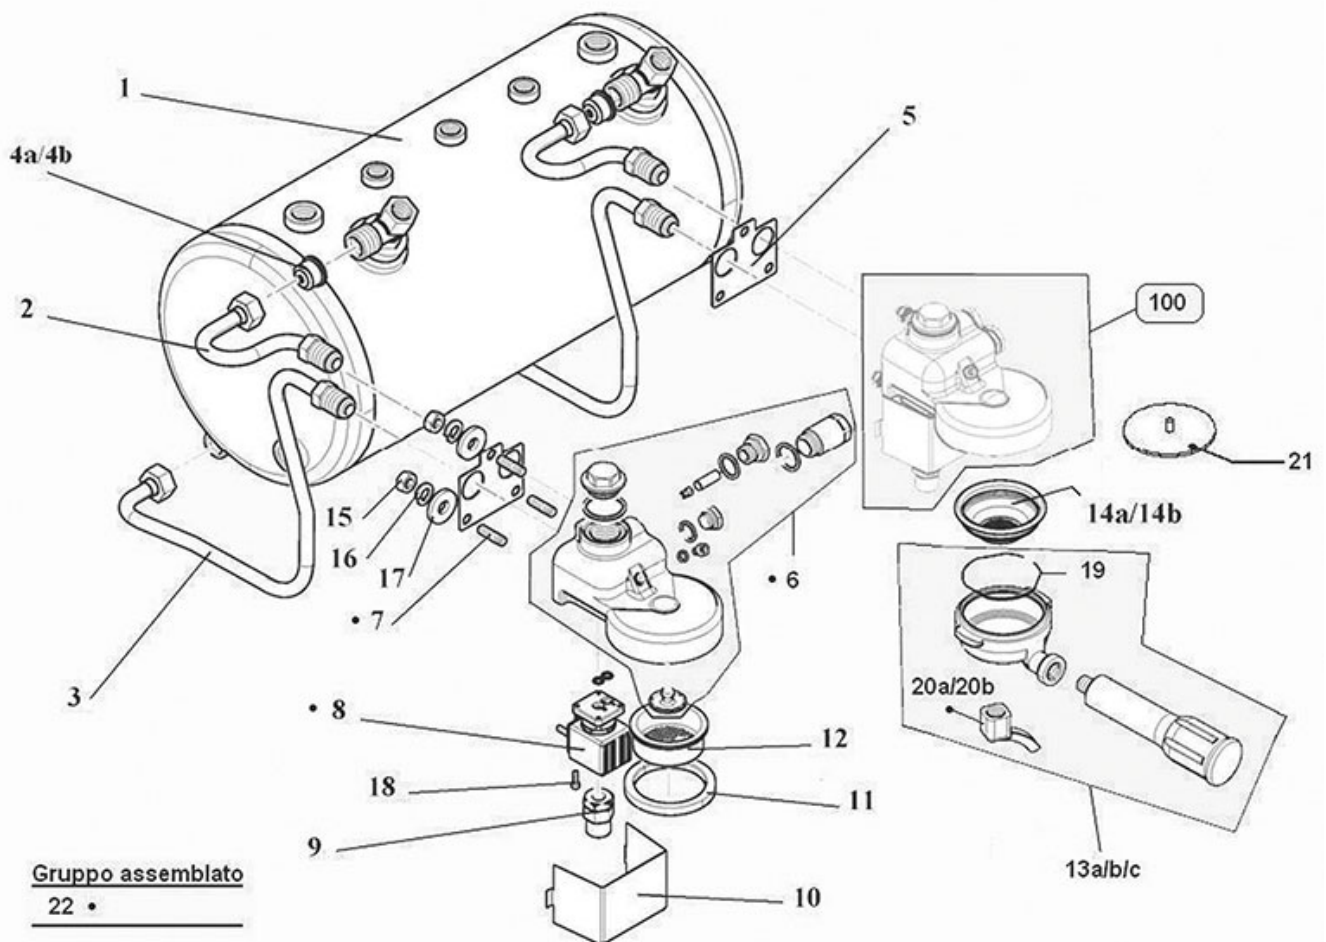

SARA BREW GROUP

SARA

Gruppo assemblato
22 •

BIANCHI

Position	LF code no.	Description
5	1786255	GROUP GASKET 73x66x2 mm
7	1184009	STAINLESS STEEL M8x25 mm STUD
8	1120335	3-WAY SOLENOID VALVE PARKER 230V 50/60Hz
9	1349007	DRAIN CHROMIUM-PLATED FITTING
11	1186723	FILTER HOLDER GASKET $\varnothing$ 73x57x8.5 mm
12	1081016	SHOWER SCREEN $\varnothing$ 60 mm
12	1081116	SHOWER SCREEN $\varnothing$ 60 mm
12	1081216	SHOWER SCREEN $\varnothing$ 60 mm
12	1081516	SHOWER $\varnothing$ 60 mm
13	1165110	COMPLETE FILTER HOLDER 1 CUP BIANCHI
13	1165111	COMPLETE FILTER HOLDER 2 CUPS BIANCHI
14	1160251	1 CUP FILTER 6 g
14	1160252	2-CUP FILTER 12 GRAMS
19	1250002	S/STEEL FILTER LOCKING SPRING $\varnothing$ 1.20 mm
20	1022501	SINGLE SPOUT $\varnothing$ 3/8"
20	1022502	DOUBLE SPOUT $\varnothing$ 3/8"
21	1160293	MEMBRANE BLIND FILTER