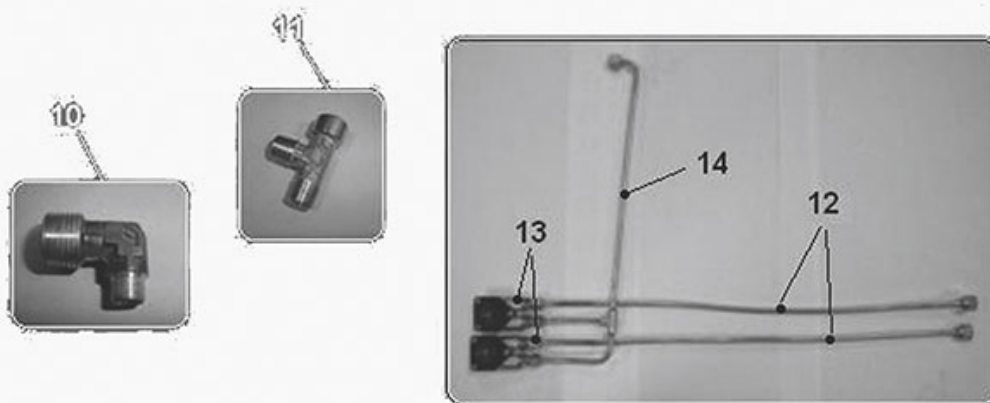

SOFIA BOILER

SOFIA

BIANCHI

Position	LF code no.	Description
2	3341011	LEVEL PROBE $\varnothing$ 1/4"M-140 mm
4	1515009	BOILER VALVE $\varnothing$ 3/8"M
6	1186623	PTFE FLAT GASKET $\varnothing$ 53x43x3 mm
7	1755331	HEATING ELEMENT 3000W 230V
8	1320541	PRESSURE SWITCH PARKER
10	1349002	ELBOW FITTING $\varnothing$ 1/4"M-1/4"M
11	1349244	"T" FITTING $\varnothing$ 1/4"M-1/4"M-1/4"F