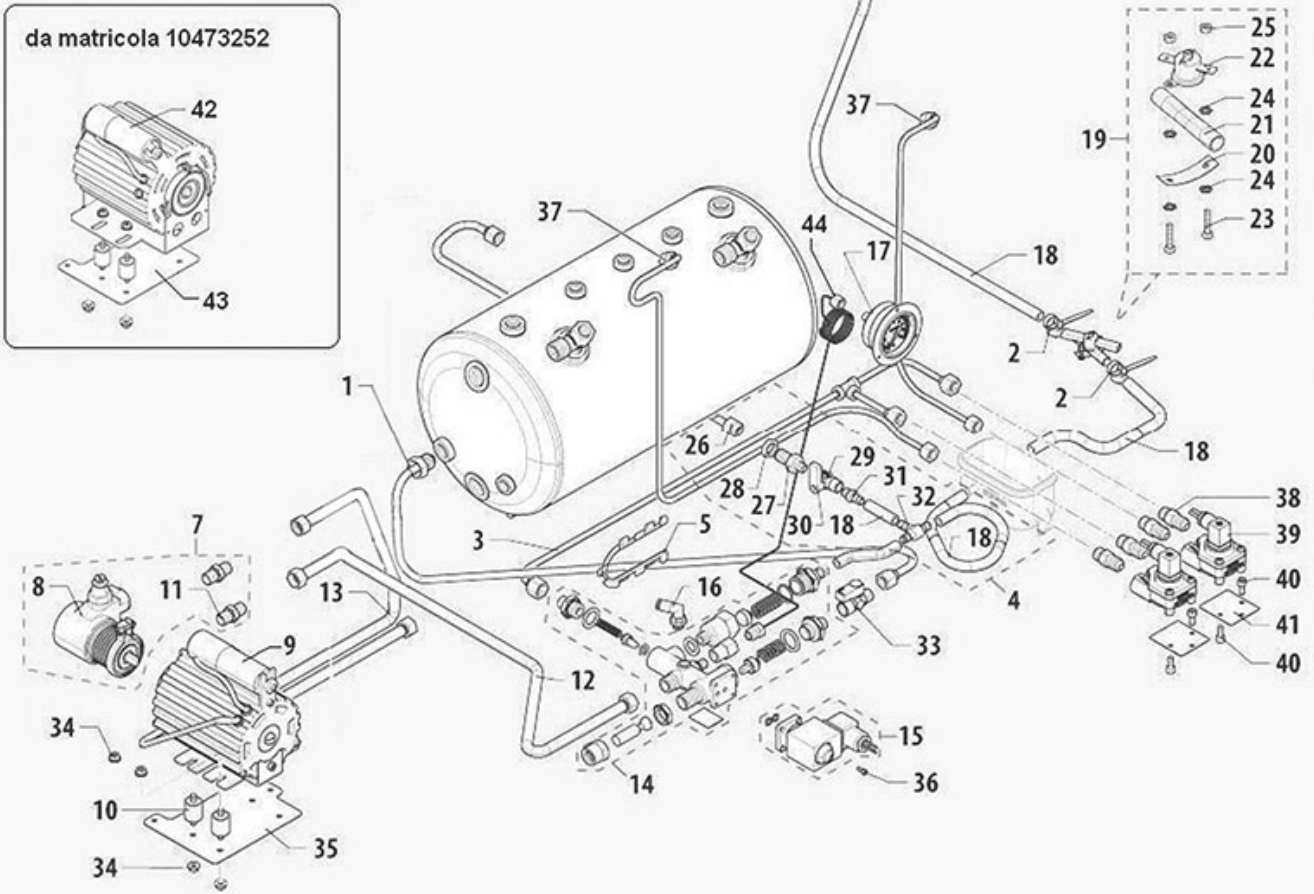

LUCIA HYDRAULIC SYSTEM

LUCIA

BIANCHI

Position	LF code no.	Description
7	1330029	ROTARY VANE PUMP ROTOFLOW $\varnothing$ 3/8" NPT
8	1330029	ROTARY VANE PUMP ROTOFLOW $\varnothing$ 3/8" NPT
11	1349273	FITTING $\varnothing$ 3/8"M-3/8"M NICKEL-PLATED GAS
12	1449732	FLEX HOSE $\varnothing$ 3/8" Fc x CFc 500 mm
15	1120802	SOLENOID VALVE ODE 2 WAYS 230V 8W
17	1245553	PUMP PRESSURE GAUGE $\varnothing$ 52 mm 0+16 bar
22	1443067	CONTACT THERMOSTAT 75°C
39	1455061	VOLUMETRIC FLOWMETER DIGMESA