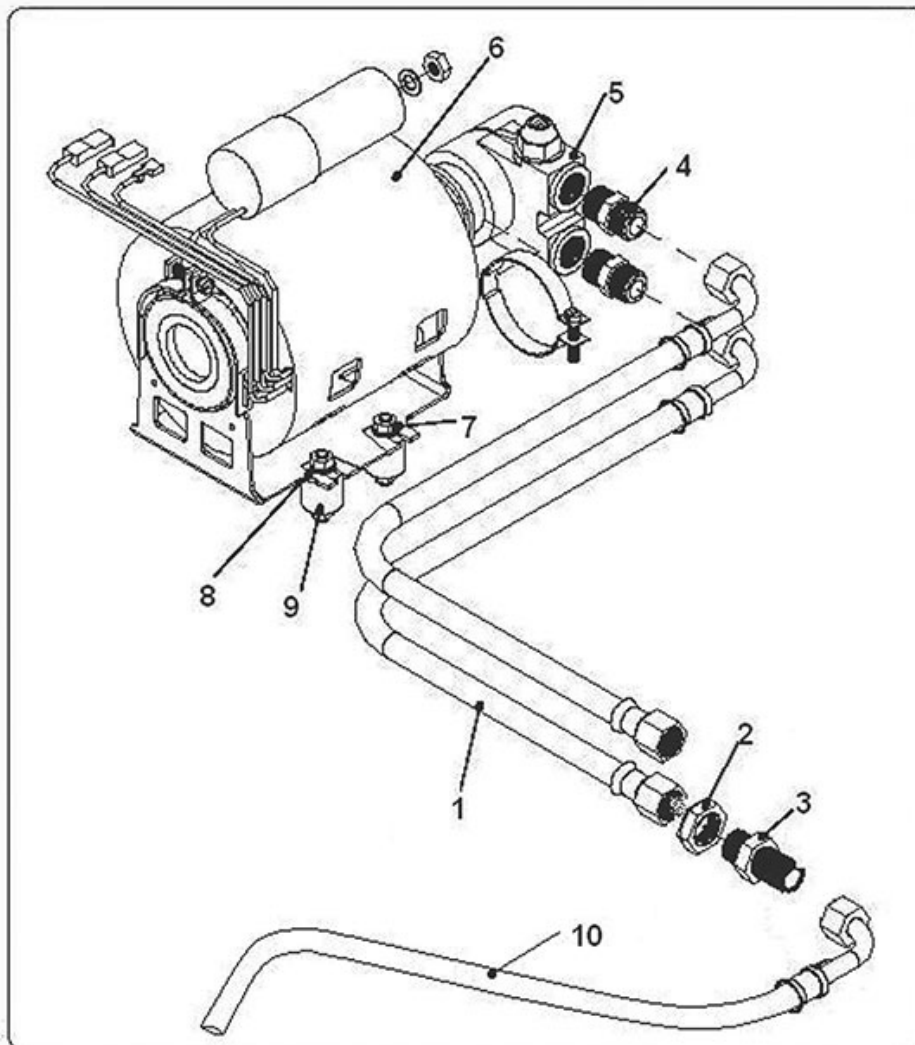

SOFIA MOTOR AND PUMP

SOFIA

BIANCHI

Position	LF code no.	Description
3	1349705	COUPLING $\varnothing$ 3/8"M-3/8"M LOAD EXTENSION
5	1330029	ROTARY VANE PUMP ROTOFLOW $\varnothing$ 3/8" NPT
10	1449218	FLEX HOSE $\varnothing$ 3/8" Fc x Fc 2000 mm