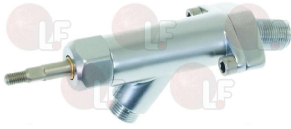

### 1348841 STEAM TAP

conical connection  $\varnothing$  1/4"  
connection  $\varnothing$  3/8"  
for Coffee machine (BIANCHI) SARA - SOFIA

BIANCHI 04055916

Suitable for:

**1348847 STEAM TAP E61**  
connection throw  $\varnothing$  3/8" M  
for Coffee machine (BIANCHI) LUCIA