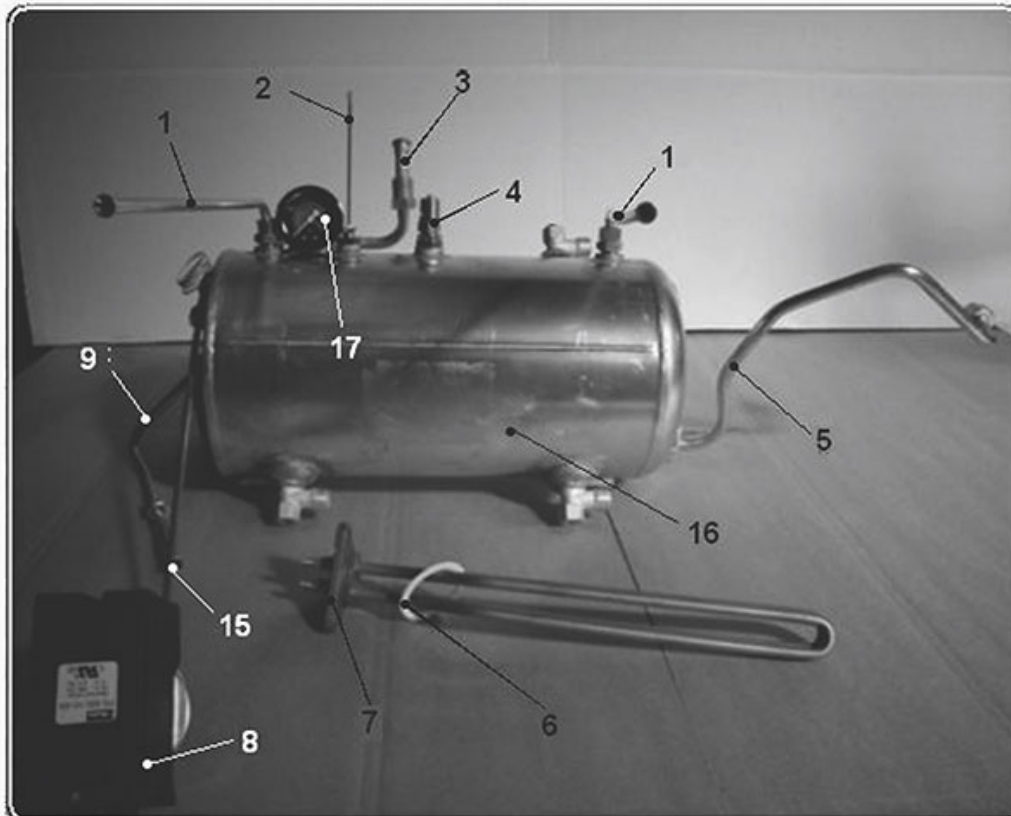

SOFIA BOILER

SOFIA

BIANCHI

Position	LF code no.	Description
2	3341011	LEVEL PROBE $\varnothing$ 1/4"M-140 mm
4	1515009	BOILER VALVE $\varnothing$ 3/8"M
6	1186623	PTFE FLAT GASKET $\varnothing$ 53x43x3 mm
7	1755331	HEATING ELEMENT 3000W 230V
8	1320541	PRESSURE SWITCH PARKER
10	1349002	ELBOW FITTING $\varnothing$ 1/4"M-1/4"M
11	1349244	"T" FITTING $\varnothing$ 1/4"M-1/4"M-1/4"F