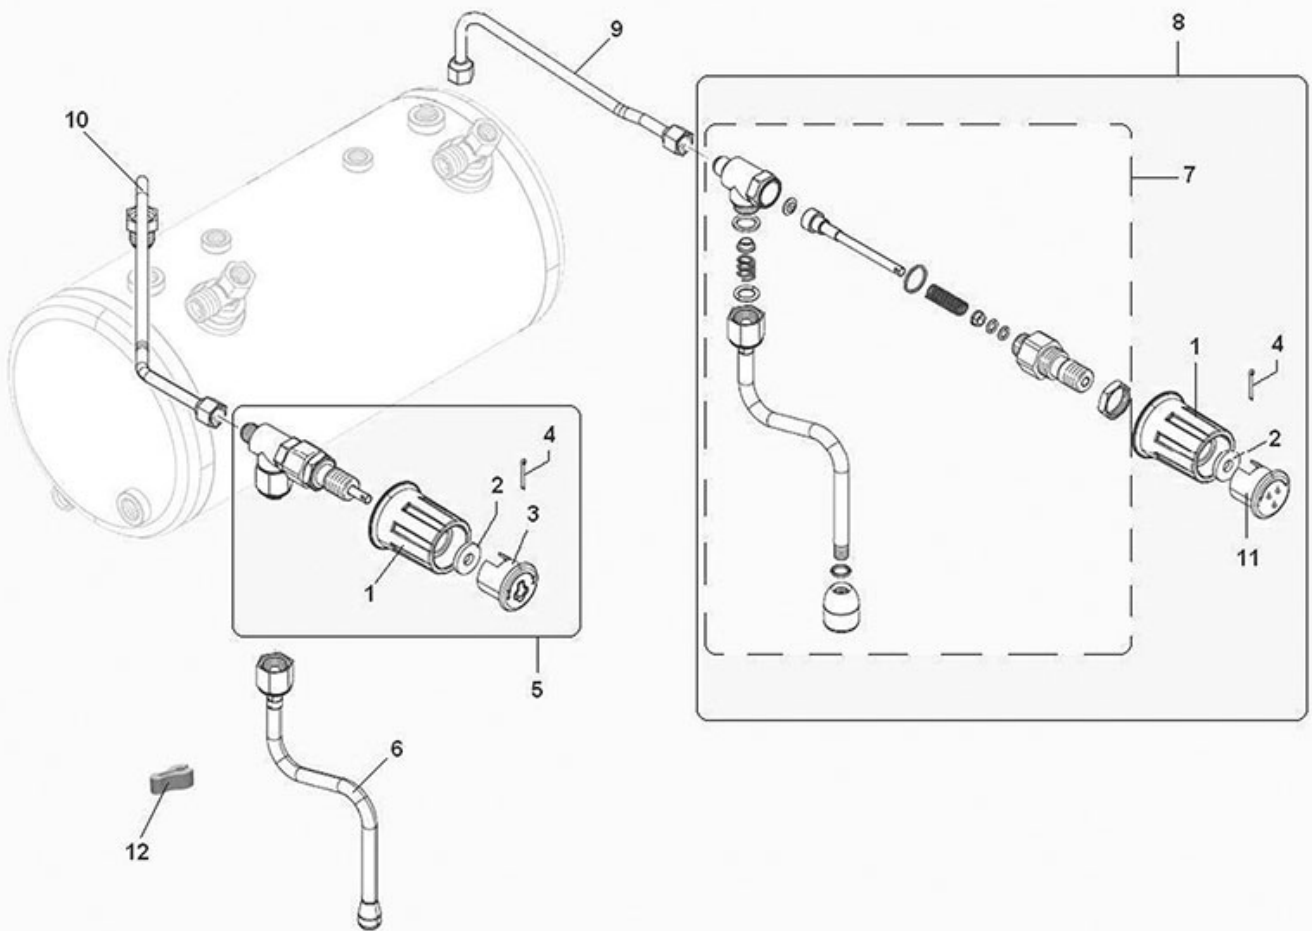

# BIANCHI

Position	LF code no.	Description
1	1057032	SELECTOR SWITCH 0-2 POSITIONS 20A 600V
5	1319587	COMPLETE BIPOLAR SWITCH 16A 250V
9	1341301	LEVELADJUSTER NRL30/1E-2C/F 230V

SARA WATER/STEAM TAPS

SARA