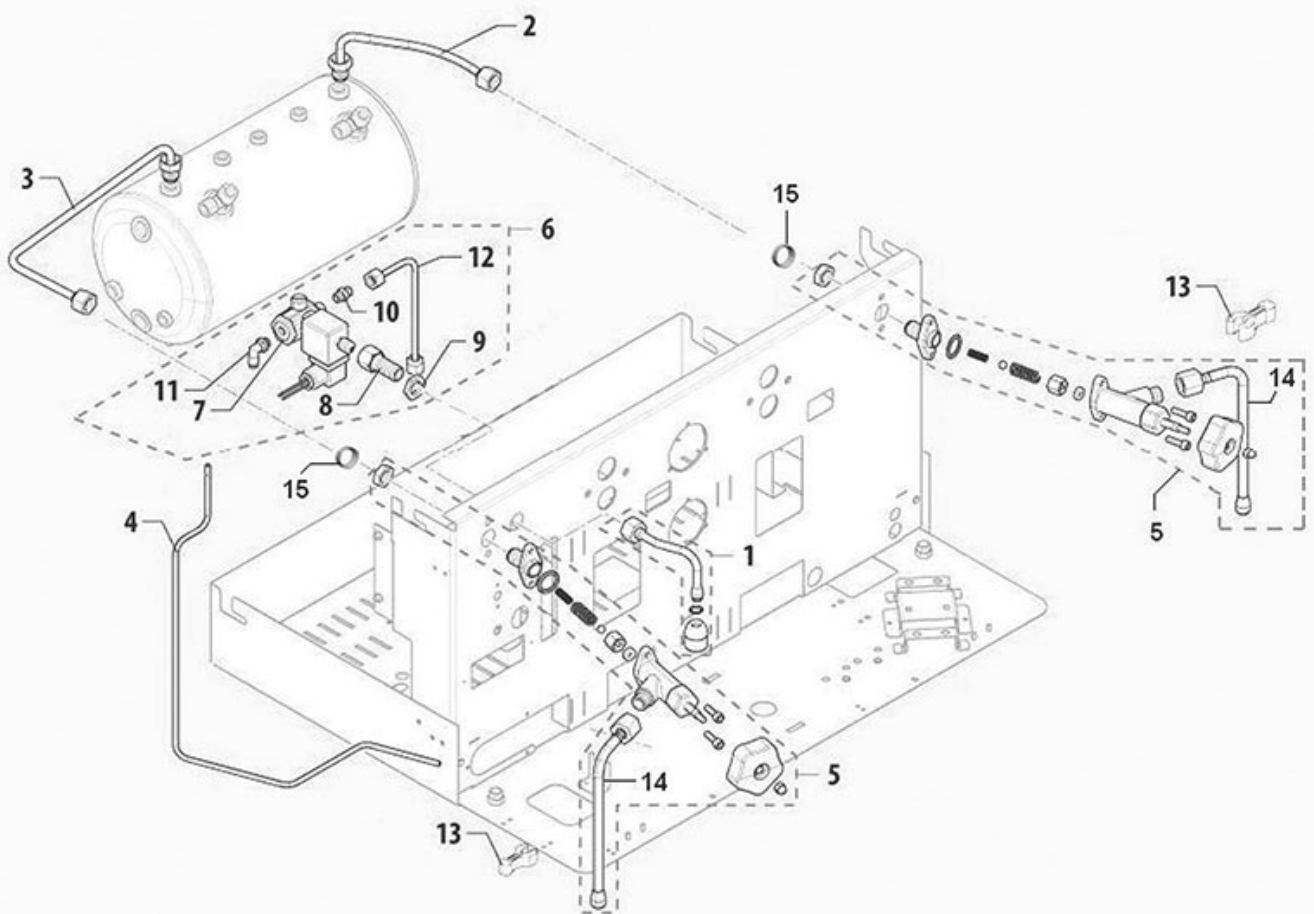

LUCIA WATER/STEAM TAPS

LUCIA

BIANCHI

Position	LF code no.	Description
1	1549025	COMPLETE WATER PIPE ø 8 mm
5	1548005	COMPLETE STEAM TAP
13	1186339	BURN PREVENTING PIPE HANDGRIP ø 8 mm
14	1549024	STAINLESS STEEL STEAM PIPE ø 10 mm