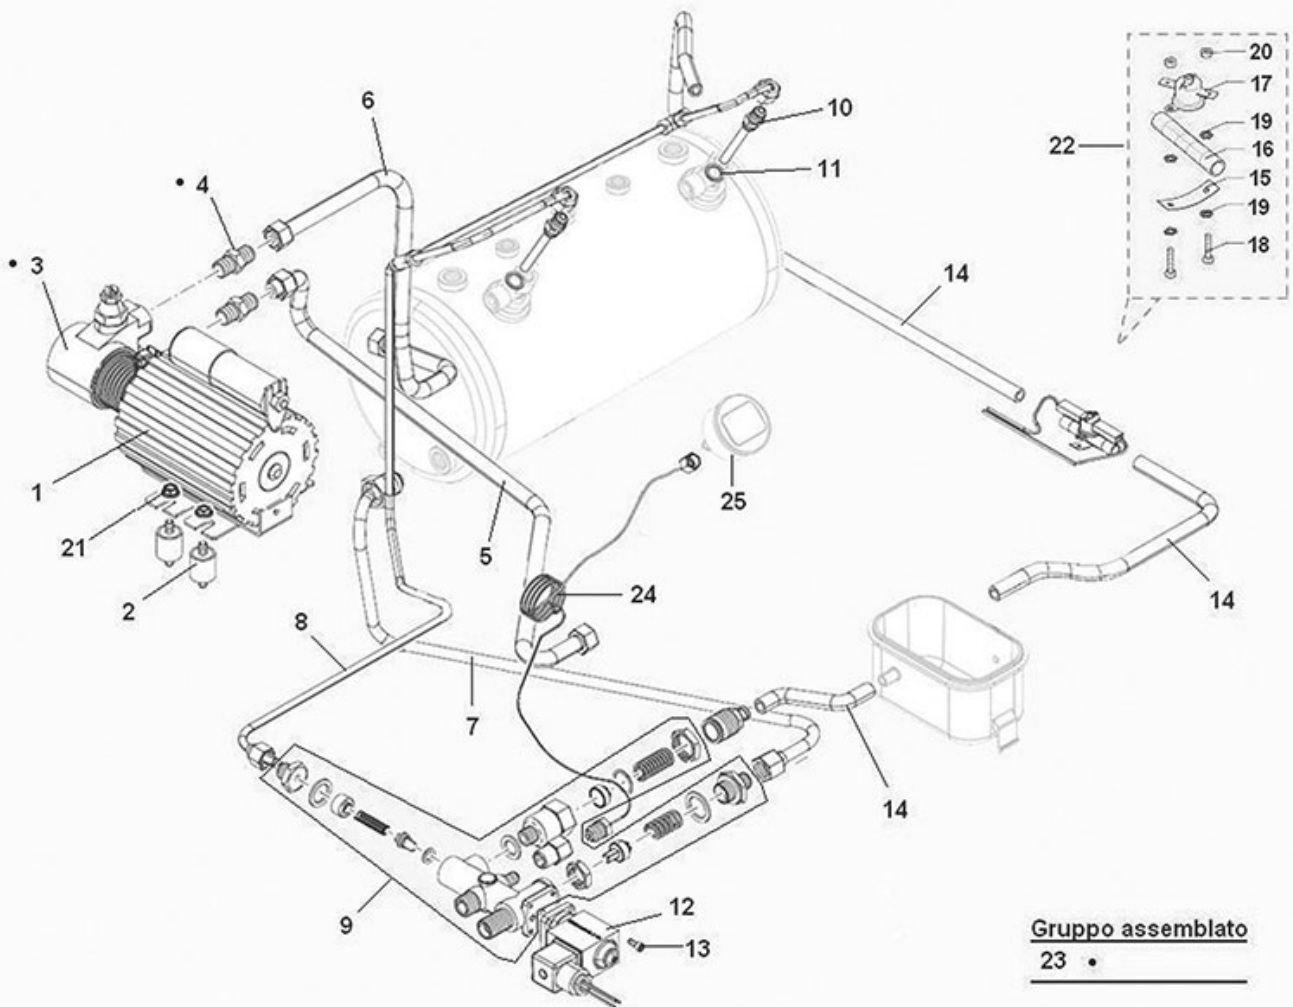

SARA HYDRAULIC SYSTEM

SARA

BIANCHI

Position	LF code no.	Description
3	1330029	ROTARY VANE PUMP ROTOFLOW $\varnothing$ 3/8" NPT
9	1358008	WATER INLET TAP
10	1449219	INJECTOR PIPE $\varnothing$ 1/4"MM 100 mm
11	1786258	COPPER FLAT GASKET $\varnothing$ 18x12.5x1.5 mm
12	1120802	SOLENOID VALVE ODE 2 WAYS 230V 8W
17	1443067	CONTACT THERMOSTAT 75°C
23	1330029	ROTARY VANE PUMP ROTOFLOW $\varnothing$ 3/8" NPT
25	1245411	BOILER-PUMP PRESSURE GAUGE $\varnothing$ 63 mm