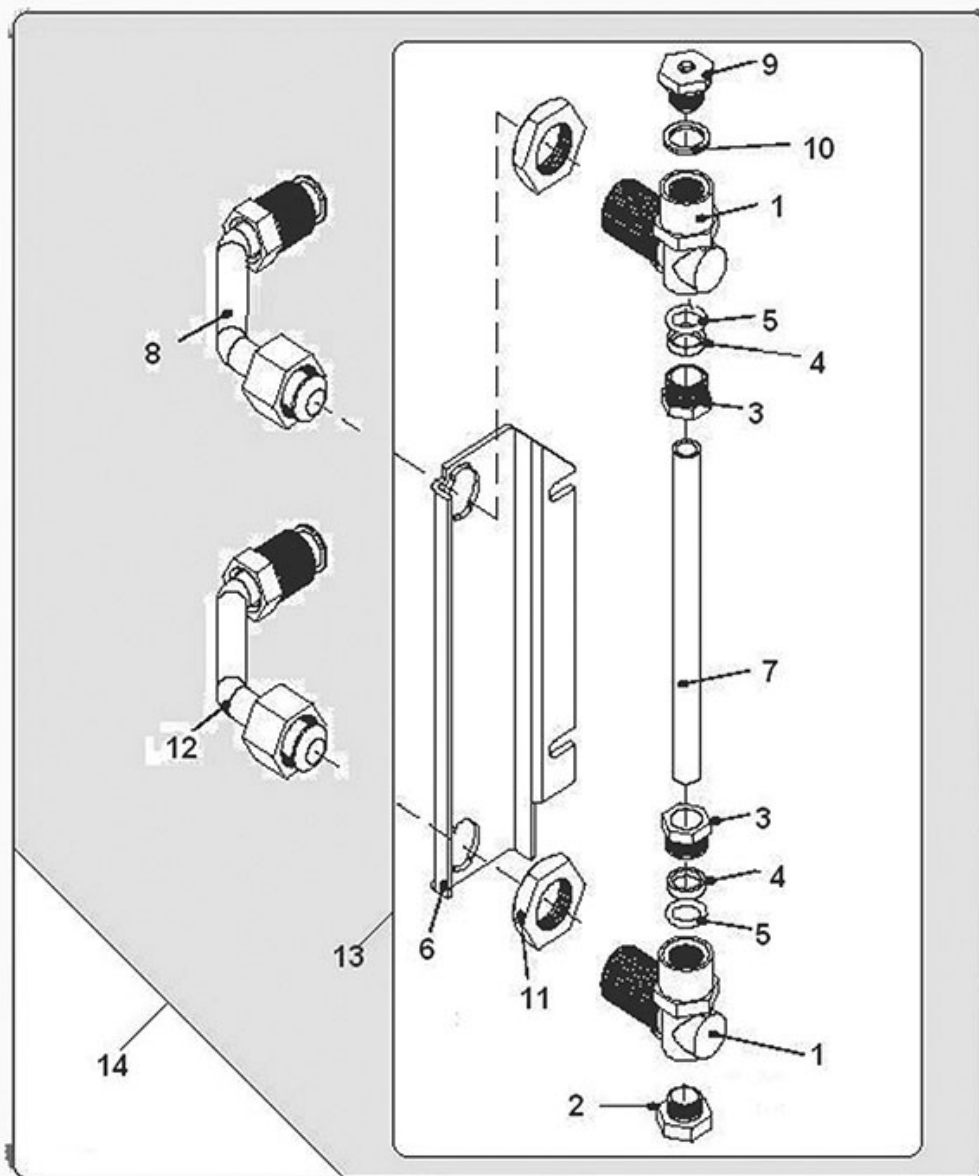

SOFIA SIGHTGLASS ASSEMBLY

SOFIA

BIANCHI

Position	LF code no.	Description
1	1349008	LEVEL BODY
2	1439049	LEVEL CAP $\varnothing$ 1/4"M
3	1349070	FITTING $\varnothing$ 3/8"M HOLE $\varnothing$ 12 mm
4	1186448	STUFFING GLAND RING $\varnothing$ 14.5x11.5x3.5 mm
5	1186318	O-RING 03043 EPDM
7	1201054	LEVEL GLASS $\varnothing$ 11x140 mm
9	1523534	BOILER VALVE $\varnothing$ 1/4"M
10	1786258	COPPER FLAT GASKET $\varnothing$ 18x12.5x1.5 mm