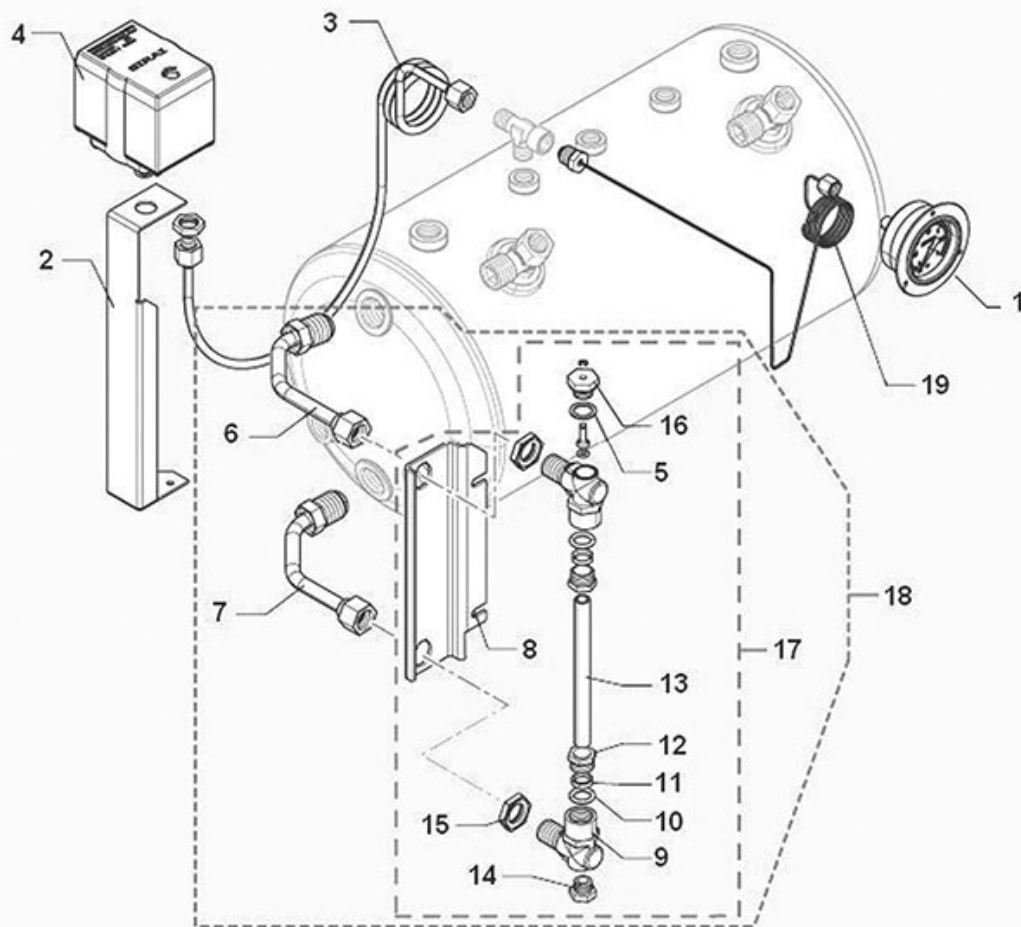

LUCIA SIGHTGLASS ASSEMBLY

LUCIA

BIANCHI

Position	LF code no.	Description
1	1245554	BOILER PRESSURE GAUGE $\varnothing$ 52 mm 0÷3 bar
4	1320802	PRESSURE SWITCH P303T01 3-POLES 20A 1/4"
5	1786258	COPPER FLAT GASKET $\varnothing$ 18x12.5x1.5 mm
9	1349008	LEVEL BODY
10	1186318	O-RING 03043 EPDM
11	1186448	STUFFING GLAND RING $\varnothing$ 14.5x11.5x3.5 mm
12	1349070	FITTING $\varnothing$ 3/8"M HOLE $\varnothing$ 12 mm
13	1201054	LEVEL GLASS $\varnothing$ 11x140 mm
14	1439049	LEVEL CAP $\varnothing$ 1/4"M
16	1523534	BOILER VALVE $\varnothing$ 1/4"M