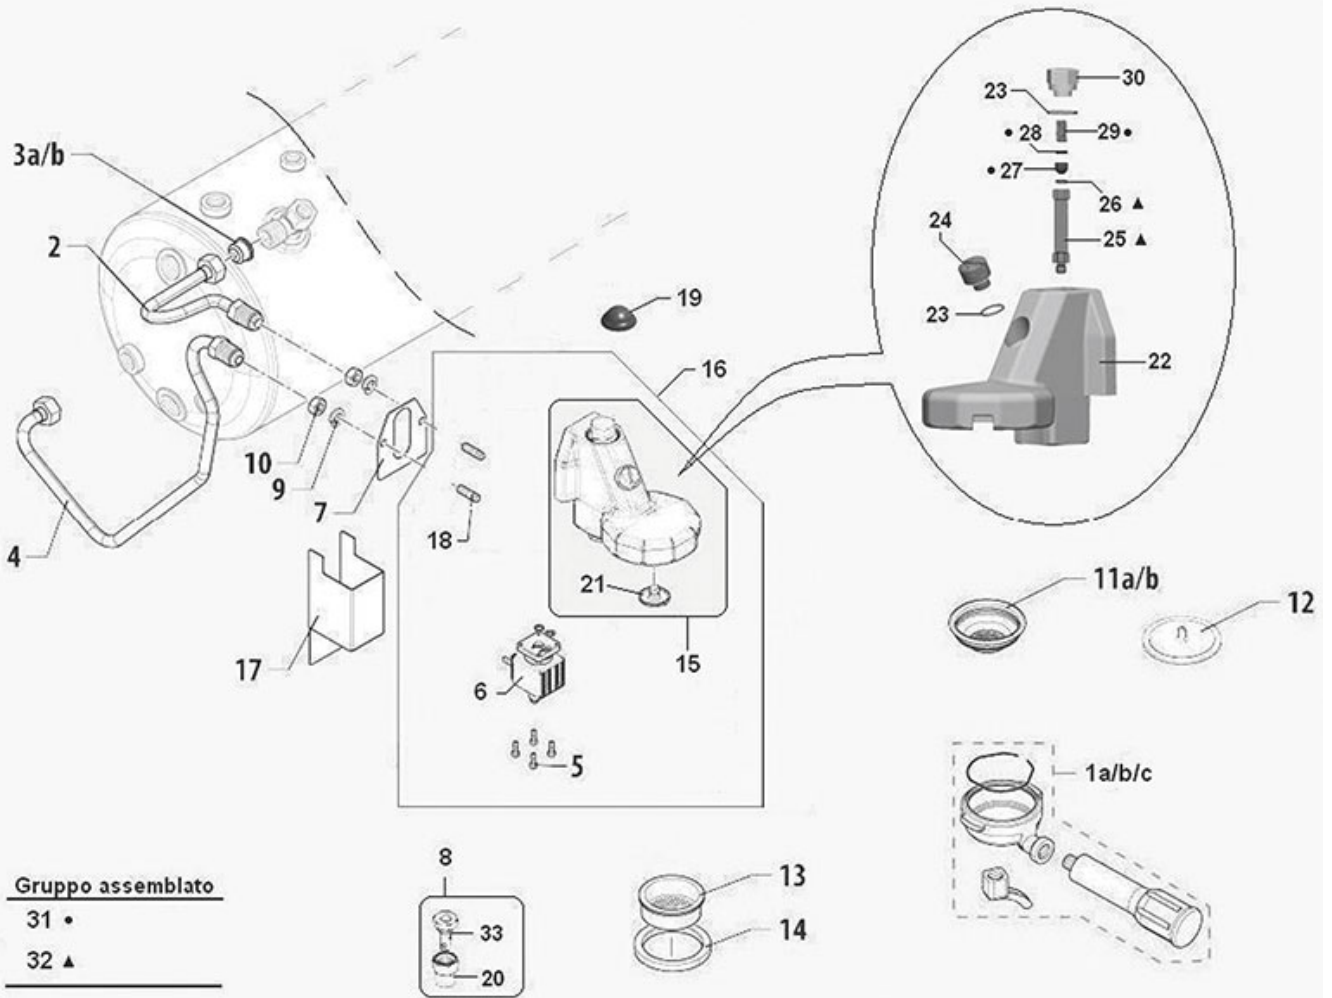

LUCIA BREW GROUP

LUCIA

BIANCHI

Position	LF code no.	Description
1	1165112	COMPLETE FILTER HOLDER 2 CUPS BIANCHI
1	1165113	COMPLETE FILTER HOLDER 1 CUP BIANCHI
6	1120335	3-WAY SOLENOID VALVE PARKER 230V 50/60Hz
7	1186384	COFFEE GROUP GASKET 80x70x2 mm
8	1349007	DRAIN CHROMIUM-PLATED FITTING
11	1160251	1 CUP FILTER 6 g
11	1160252	2-CUP FILTER 12 GRAMS
12	1160293	MEMBRANE BLIND FILTER
13	1081016	SHOWER SCREEN $\varnothing$ 60 mm
13	1081116	SHOWER SCREEN $\varnothing$ 60 mm
13	1081216	SHOWER SCREEN $\varnothing$ 60 mm
13	1081516	SHOWER $\varnothing$ 60 mm
14	1186723	FILTER HOLDER GASKET $\varnothing$ 73x57x8.5 mm
18	1184009	STAINLESS STEEL M8x25 mm STUD
21	1501561	GROUP SPRAY NOZZLE $\varnothing$ 30 mm M10x1
23	1186620	COPPER FLAT GASKET $\varnothing$ 22x17x1.5 mm
25	1324117	INJECTOR PIN
26	1786257	O-RING 0040-20 RED SILICONE
27	1501531	NOZZLE $\varnothing$ 8 HOLE $\varnothing$ 0.7 mm
28	1160311	WATER FILTER $\varnothing$ 7 mm
29	1250402	JET SPRING $\varnothing$ 7x28 mm
30	1439005	CAP $\varnothing$ 16 mm FOR BREW GROUP