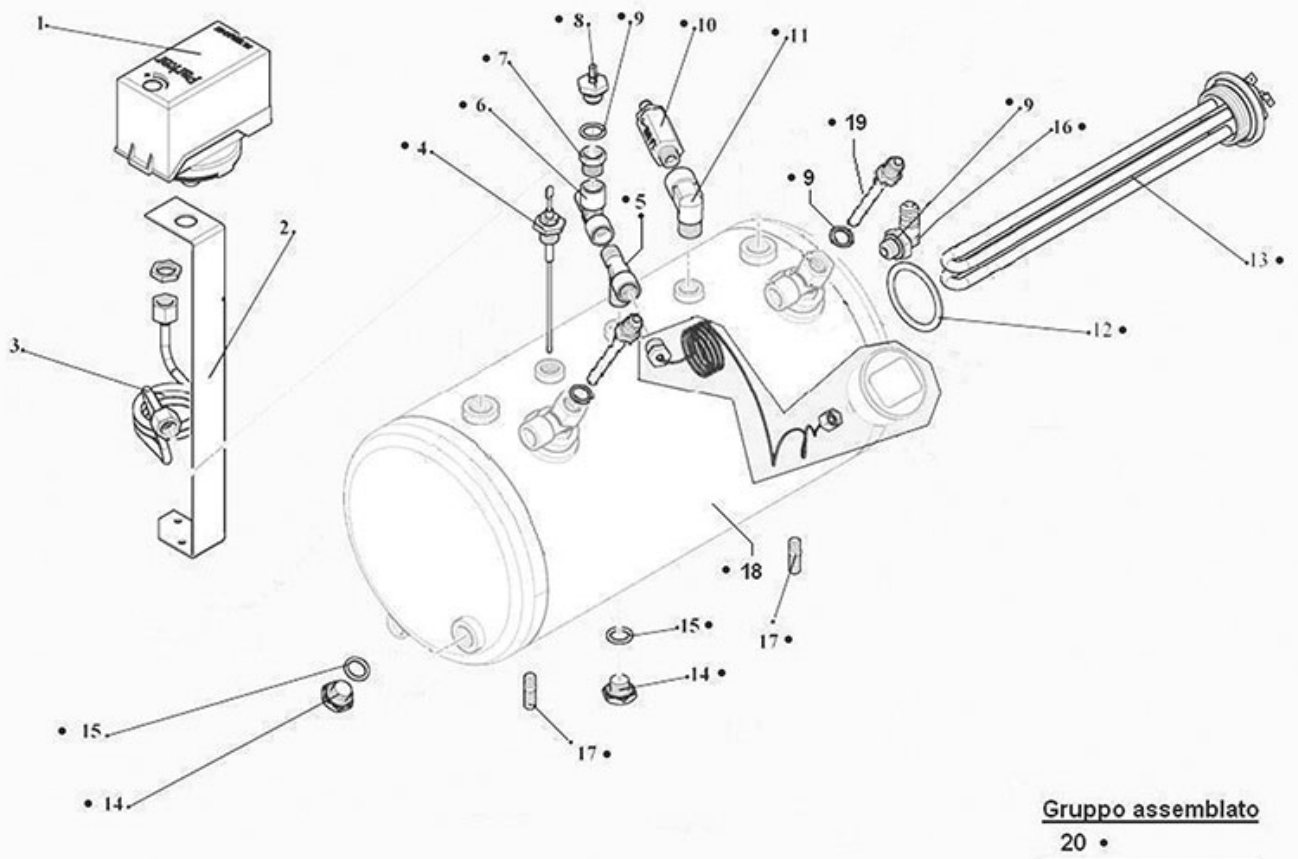

SARA BOILER

SARA

BIANCHI

Position	LF code no.	Description
1	1320802	PRESSURE SWITCH P303T01 3-POLES 20A 1/4"
4	3341011	LEVEL PROBE $\varnothing$ 1/4"M-140 mm
5	1349244	"T" FITTING $\varnothing$ 1/4"M-1/4"M-1/4"F
6	1349271	T-FITTING $\varnothing$ 1/4"F-1/4"F-1/4"M NICKEL
8	1523534	BOILER VALVE $\varnothing$ 1/4"M
9	1786258	COPPER FLAT GASKET $\varnothing$ 18x12.5x1.5 mm
10	1515010	EXPANSION VALVE $\varnothing$ 1/4"M 1.6 bar
11	1349717	NICHEL PLATED L-FITTING $\varnothing$ 1/4"M-1/4"F
12	1186623	PTFE FLAT GASKET $\varnothing$ 53x43x3 mm
13	1755272	HEATING ELEMENT 2800W 230V
14	1439058	CAP $\varnothing$ 1/4"M NUT 21 mm H14
15	1186404	PTFE FLAT GASKET $\varnothing$ 18x13x2 mm
16	1349002	ELBOW FITTING $\varnothing$ 1/4"M-1/4"M
17	1184009	STAINLESS STEEL M8x25 mm STUD
19	1449219	INJECTOR PIPE $\varnothing$ 1/4"MM 100 mm