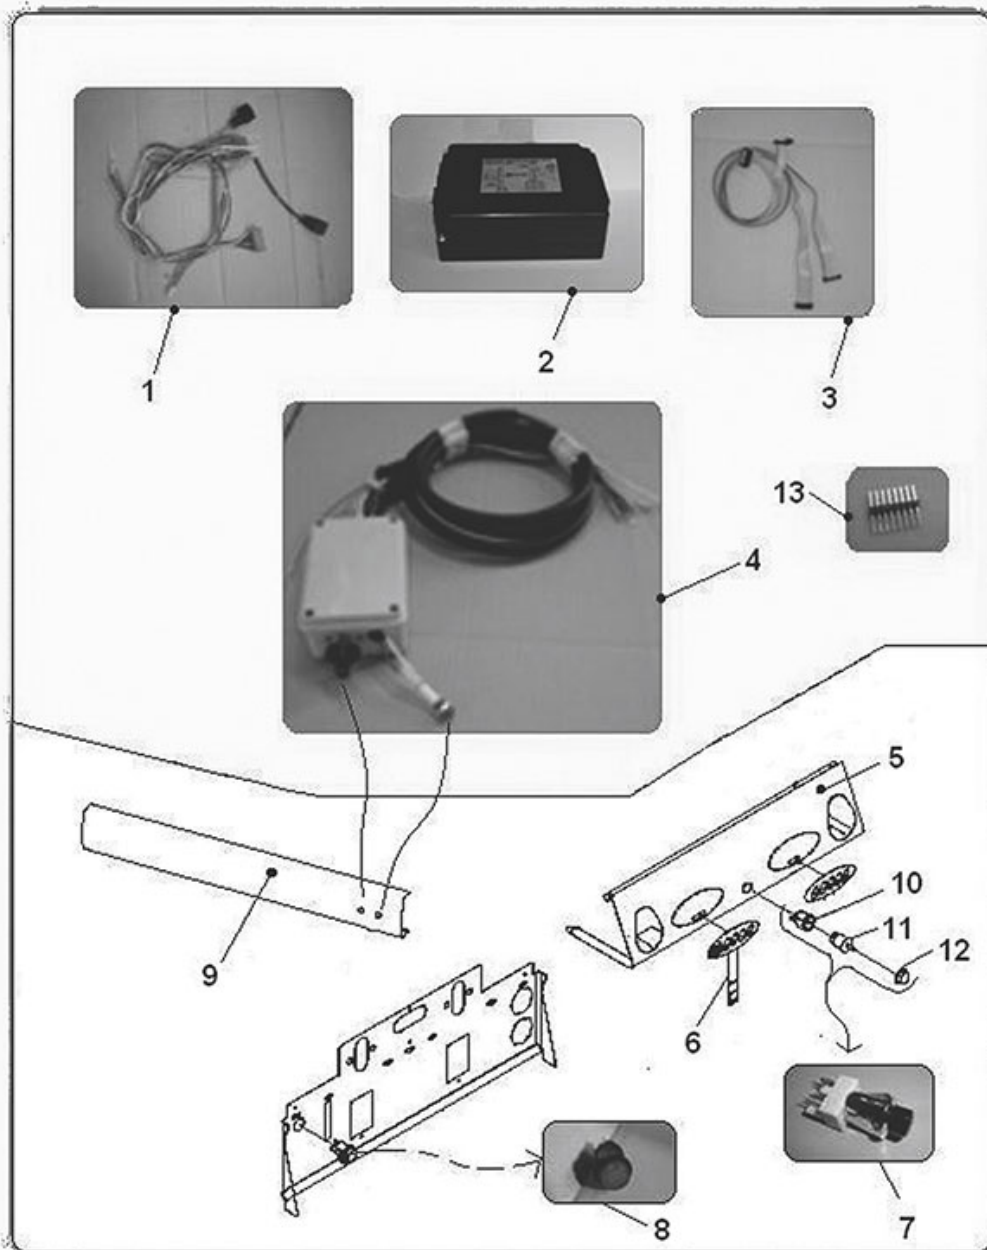

SOFIA ELECTRICAL SYSTEM

SOFIA

BIANCHI

Position	LF code no.	Description
4	1057033	SELECTOR SWITCH 0-2 POSITIONS 20A 600V
6	5035470	PUSH-BUTTON PANEL 5 BUTTONS
7	1319587	COMPLETE BIPOLAR SWITCH 16A 250V
8	1319614	RED BIPOLAR PUSH BUTTON 16A 250V