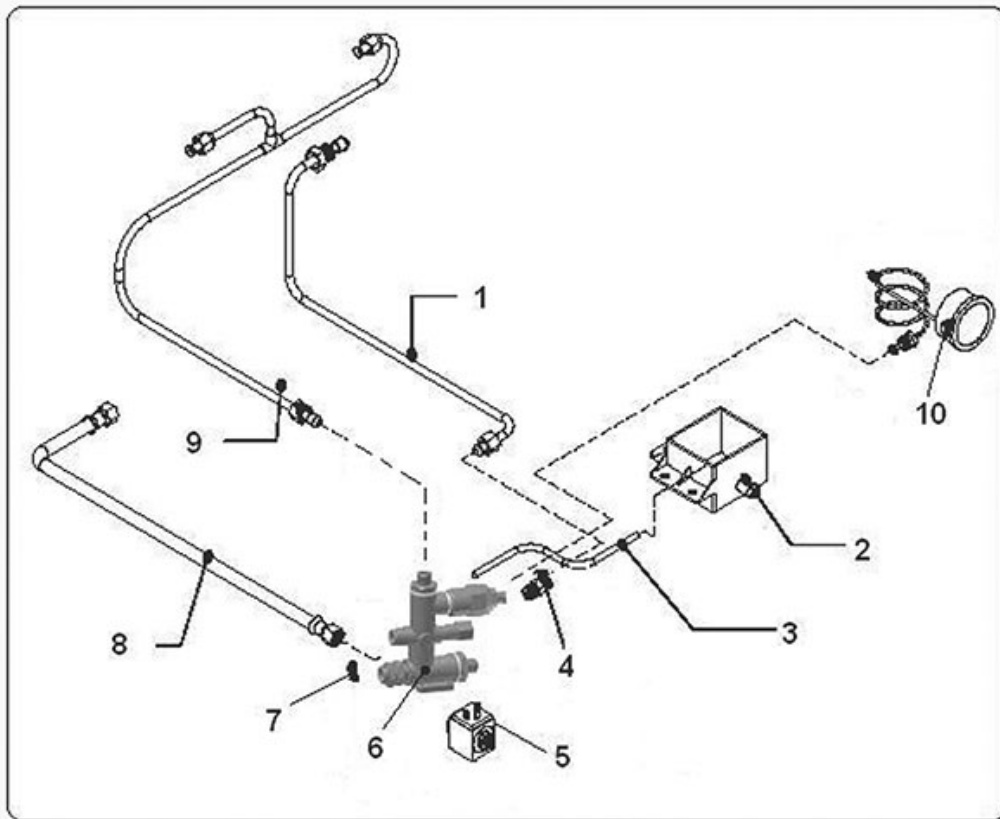

SOFIA HYDRAULIC SYSTEM

SOFIA

BIANCHI

Position	LF code no.	Description
2	1527511	DRAIN TUB
4	3349319	NICHEL-PLATED FITTING $\varnothing$ 1/4"M-1/4"M
5	1120802	SOLENOID VALVE ODE 2 WAYS 230V 8W
6	1358008	WATER INLET TAP